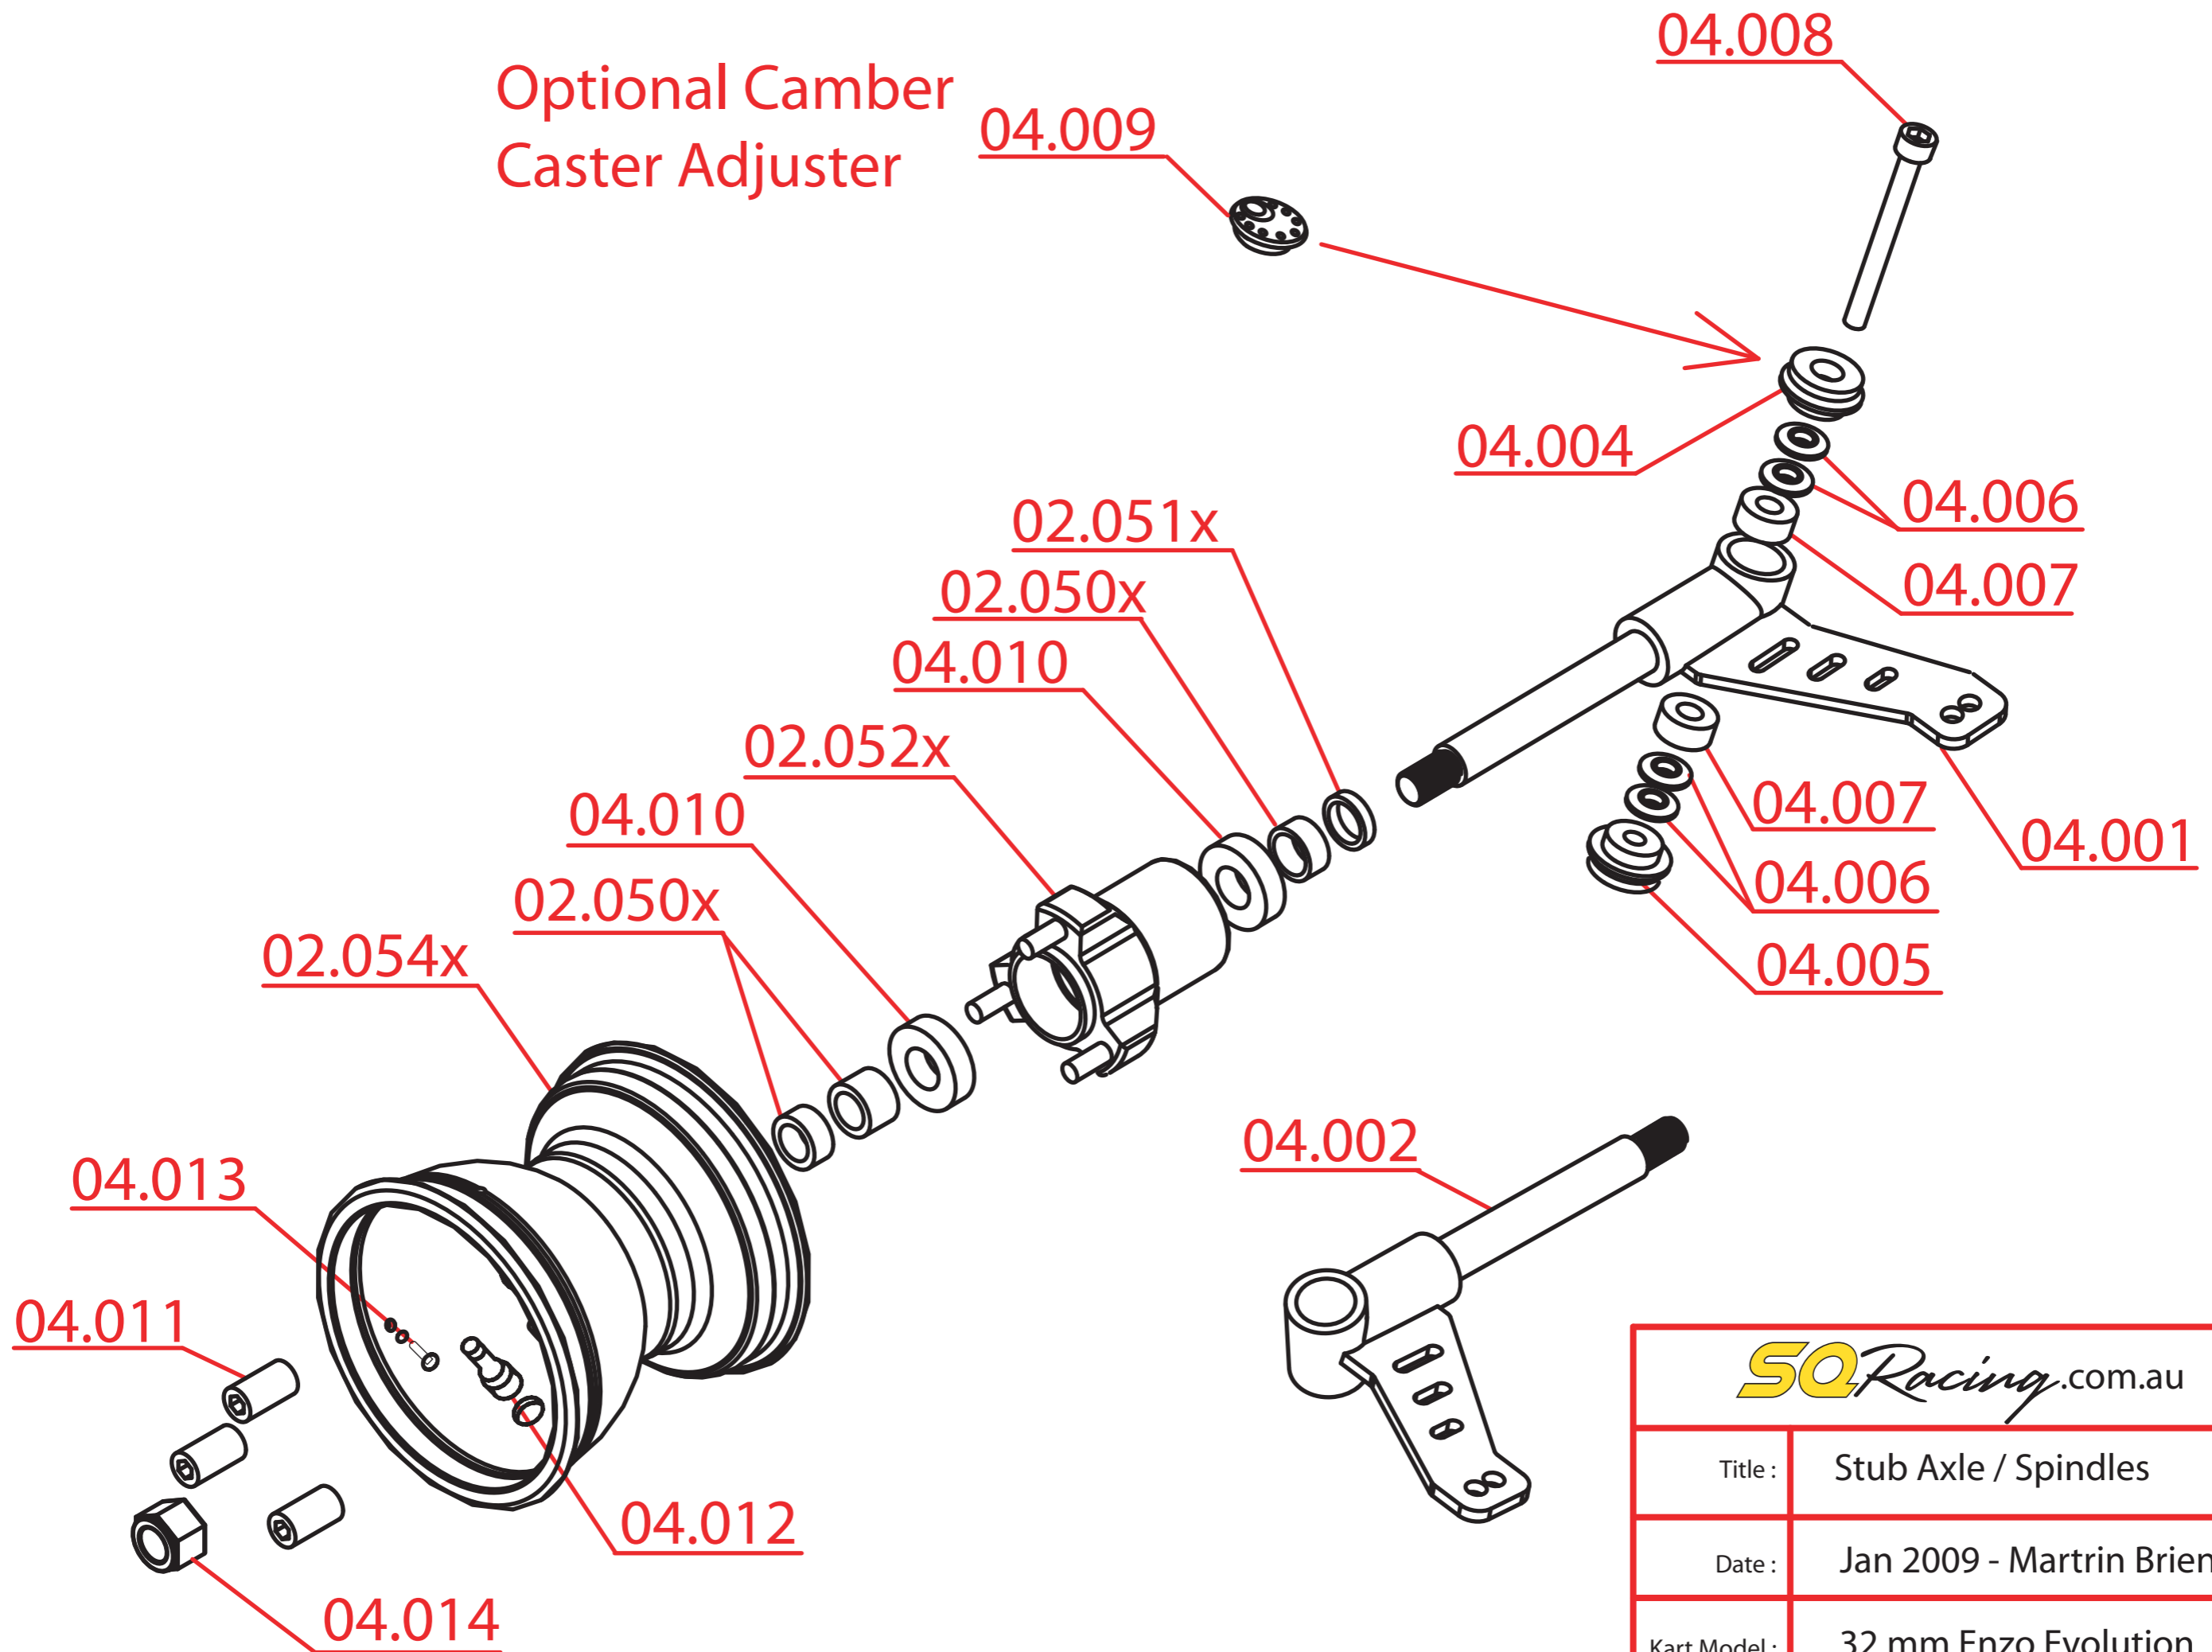

Optional Camber
Caster Adjuster

SQ Racing .com.au	
Title:	Stub Axle / Spindles
Date:	Jan 2009 - Martrin Brien
Kart Model:	32 mm Enzo Evolution