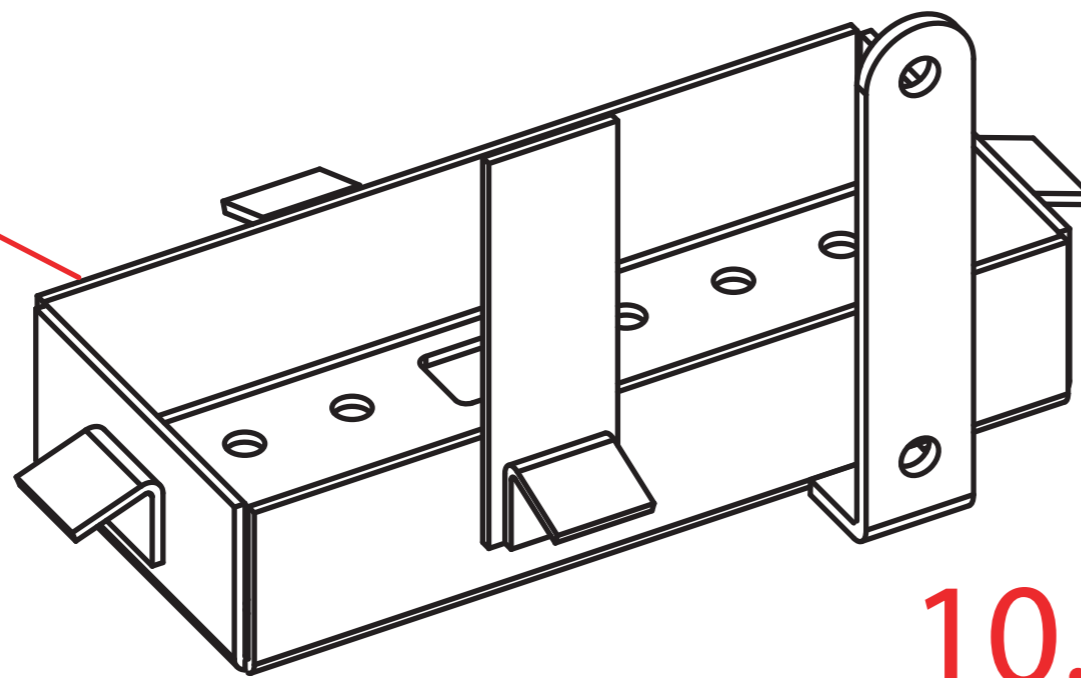

10.080

02.004x

02.005x

M6 x 20

10.082

10.083

*SQRacing*.com.au

Title: Battery Box / with straps

Date: Jan 2009 - Martin Brien

Kart Model: 32 mm Enzo Evolution