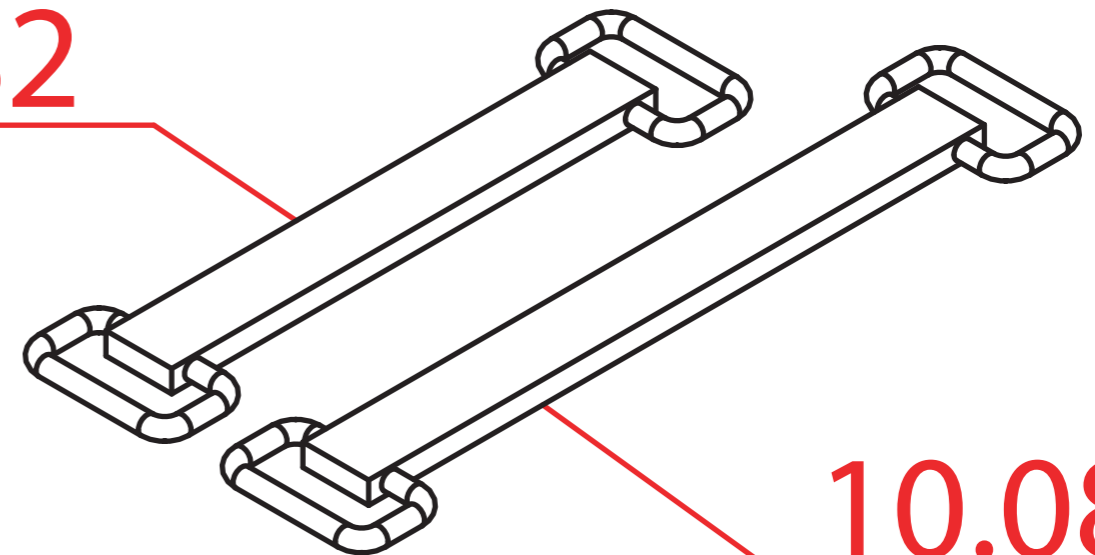

10.080

02.004x

02.005x

M6 x 20

10.082

10.083

*SQRacing*.com.au

Title: Battery Box / with straps

Date: Jan 2009 - Martin Brien

Kart Model: 32 mm Enzo Evolution