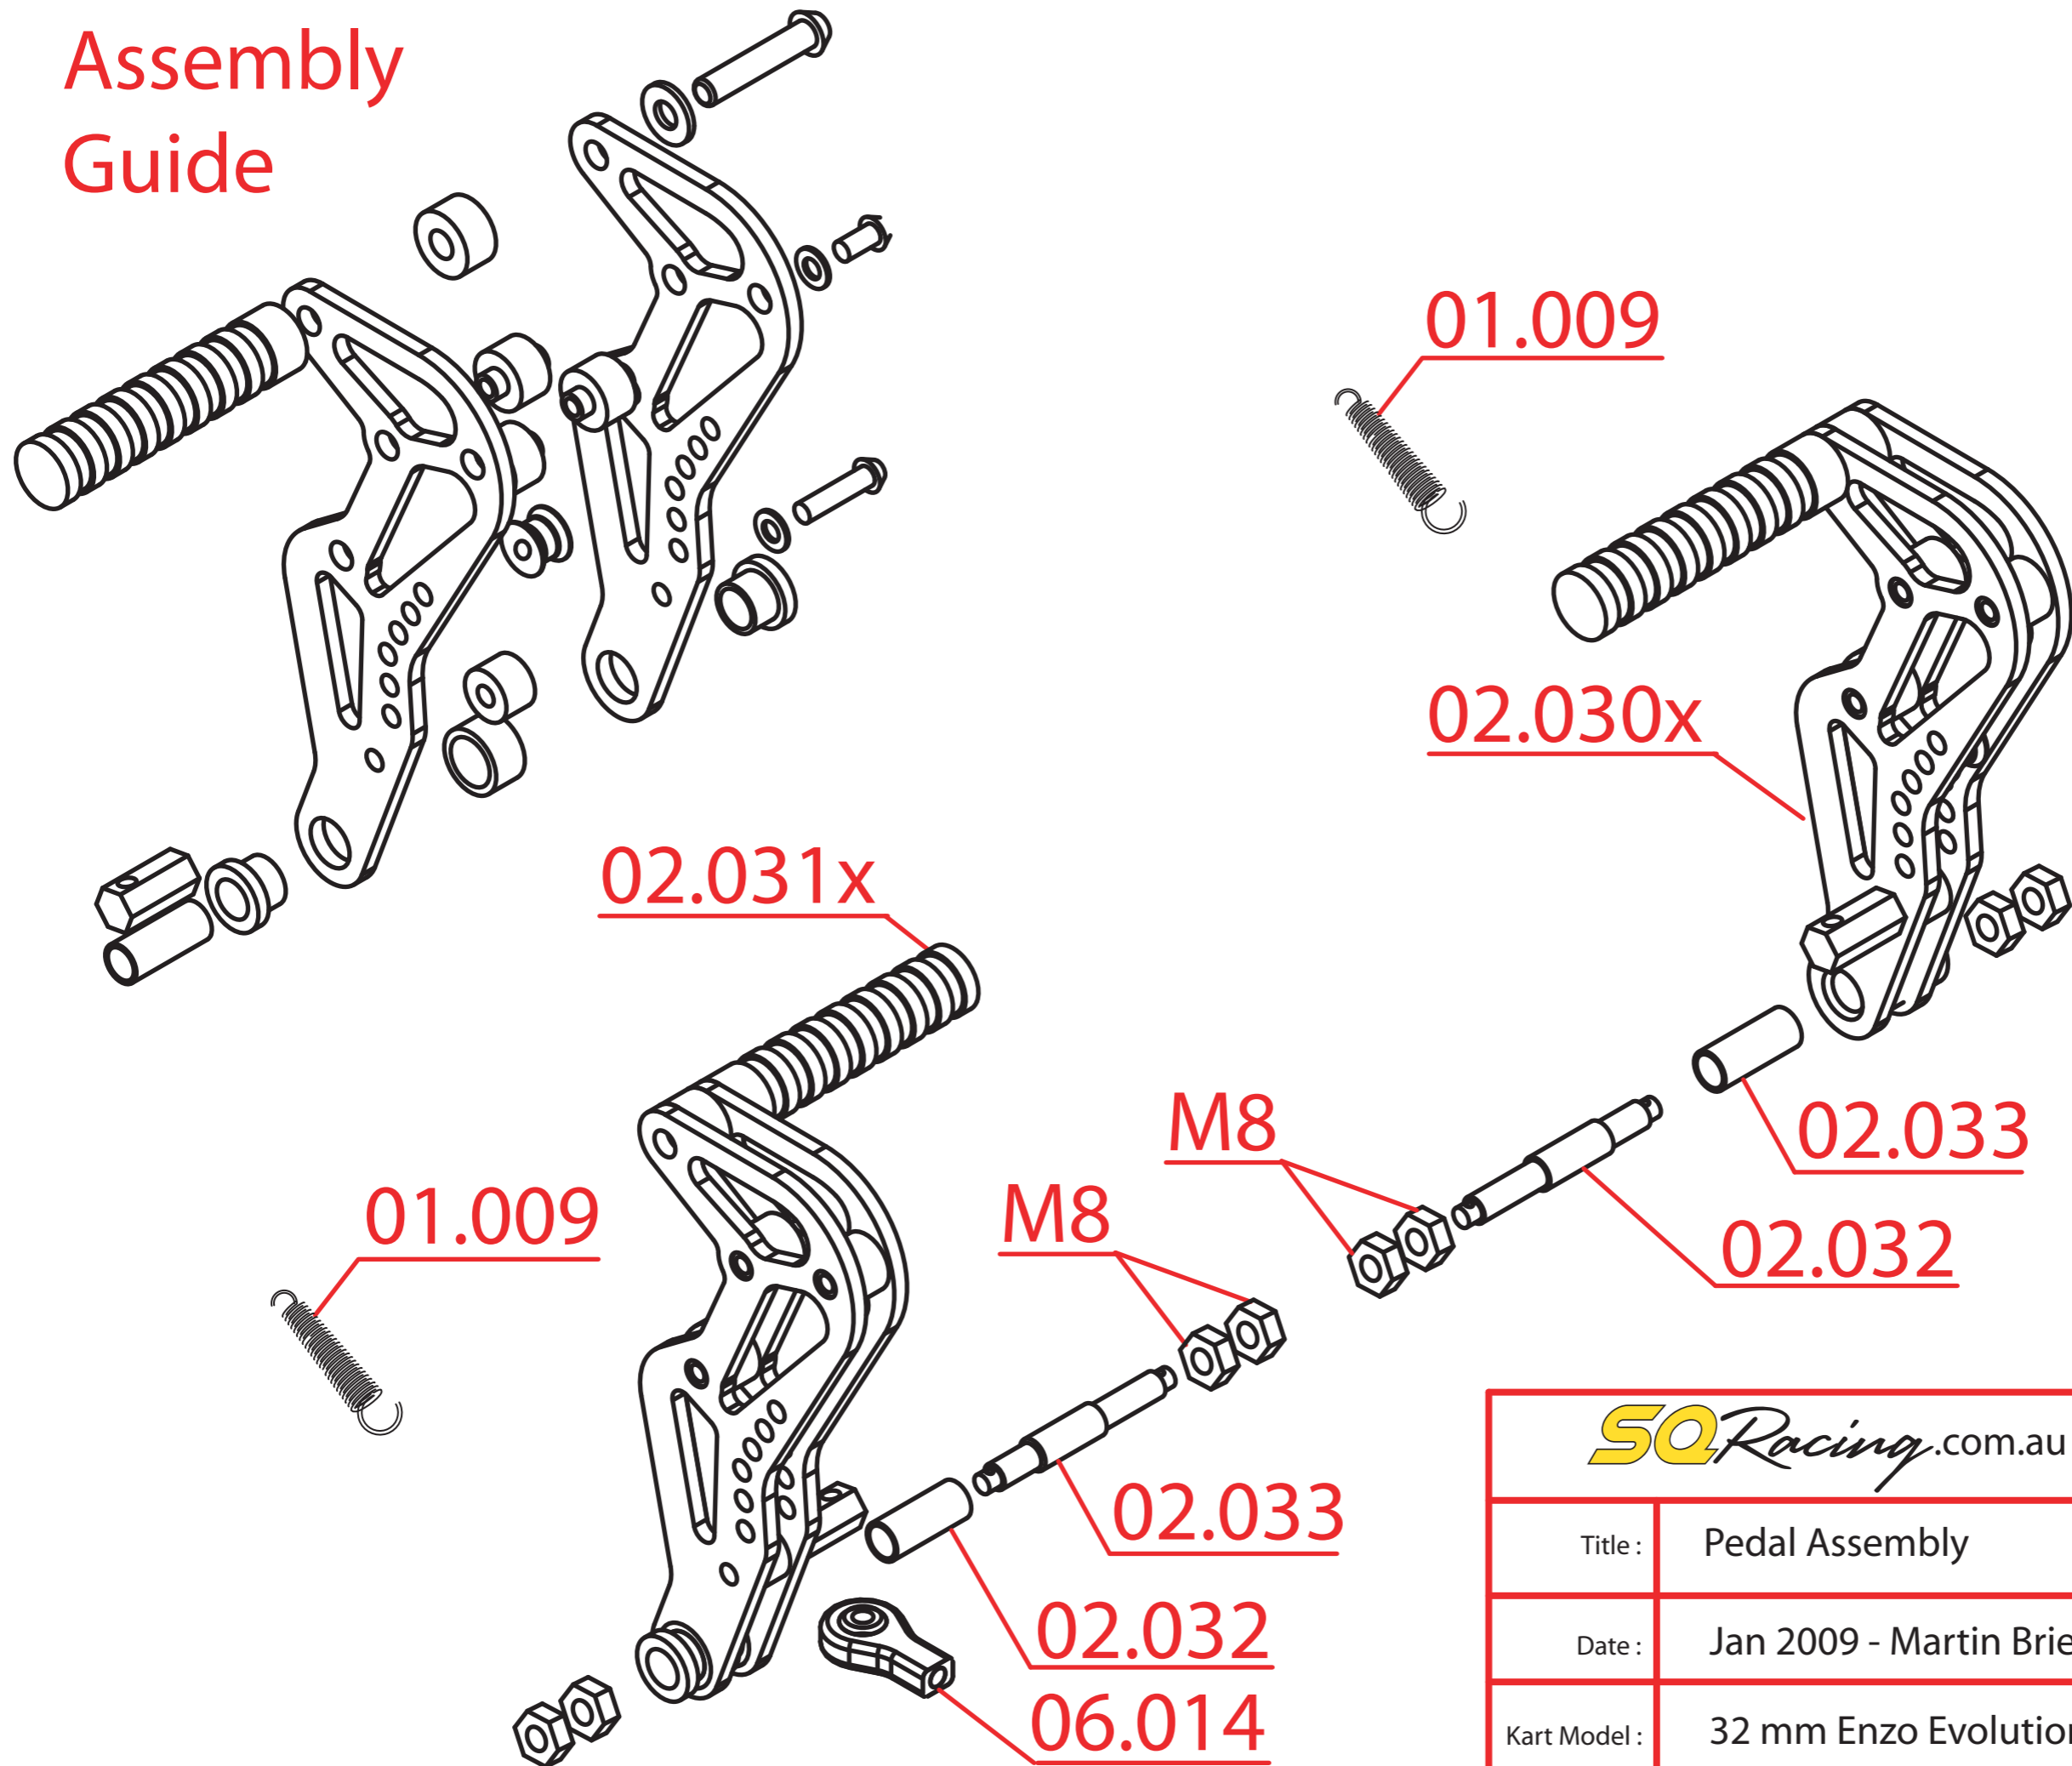

Assembly Guide

SQRacing.com.au	
Title:	Pedal Assembly
Date:	Jan 2009 - Martin Brien
Kart Model:	32 mm Enzo Evolution