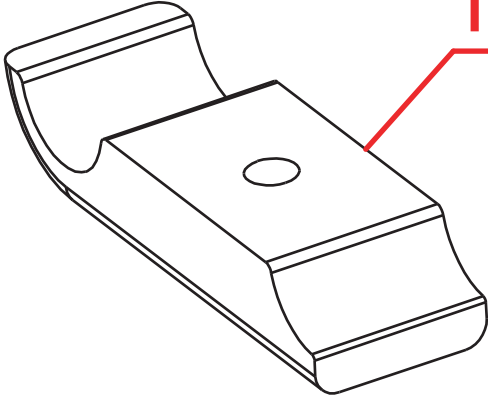

10.201

10.200

10.202

10.203

SQRacing.com.au

Title: Engine Mount -Torque Plate

Date: Jan 2009

Kart Model 32 mm Enzo Evolution