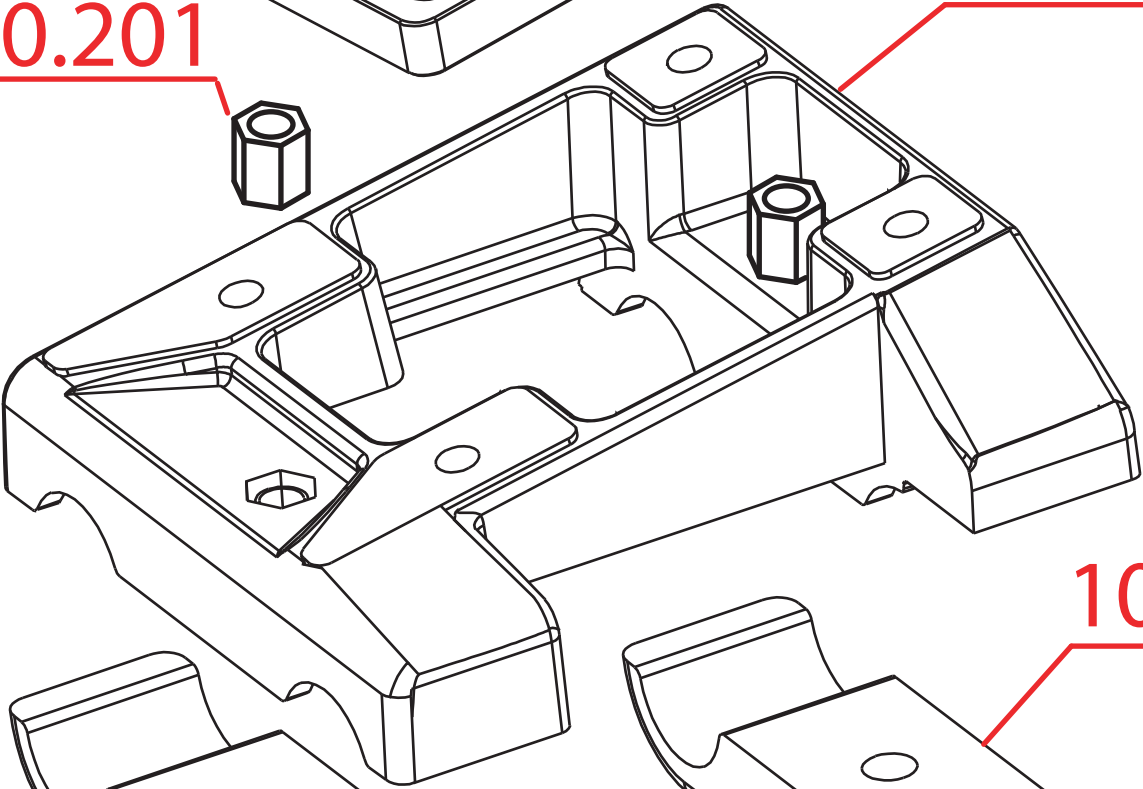

10.201

10.200

10.202

10.203

SQRacing.com.au

Title: Engine Mount -Torque Plate

Date: Jan 2009

Kart Model 32 mm Enzo Evolution