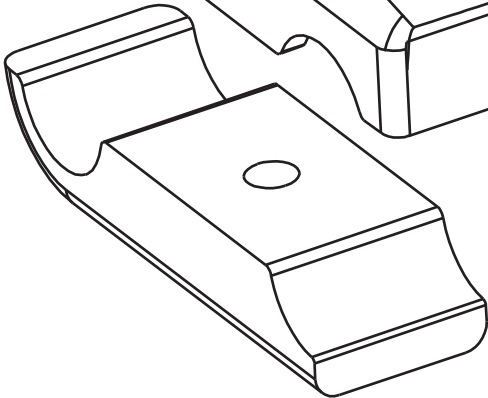

10.201

10.200

10.202

10.203

SQRacing.com.au

Title: Engine Mount -Torque Plate

Date: Jan 2009

Kart Model 32 mm Enzo Evolution